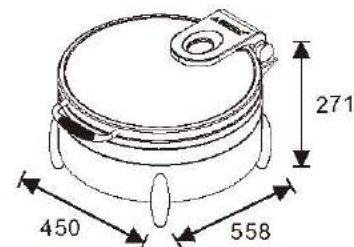

BURANO Round 36cm Chafer

W07-3602T Induction Chafer
W07-3604B Digital Frame
Open Lid Height: 715mm

W07-3602T Induction Chafer
W07-3604B Frame
Open Lid Height: 747mm

BURANO Soup Station

W07-2802T Induction Chafer
W07-2804B Digital Frame
Open Lid Height: 730mm

W07-2802T Induction Chafer
W07-2804B Frame
Open Lid Height: 762mm

WHAT IS A DIGITAL FRAME?

**I CALLED IT A
MICROPROCESSOR CONTROL
ELECTRICAL HEATING BASE.**

ELECTICAL FRAME?

ELECTRICAL BASE UNIT?