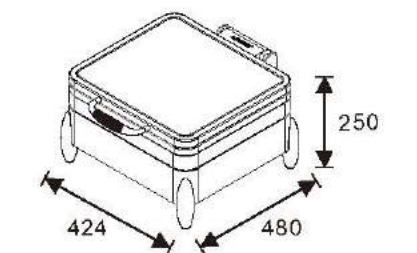

W20-2302T Induction Chafers
W07-2304B Frame
Open Lid Height: 687mm