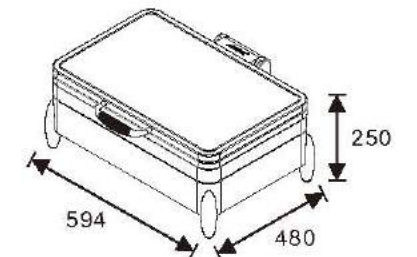

W20-1102T Induction Chafers
W07-1104B Frame
Open Lid Height: 687mm