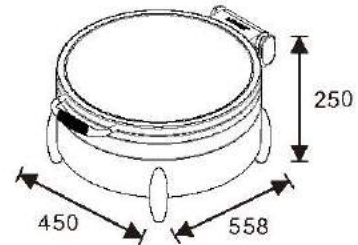

ROMA Round 36cm Chafer

W20-3602T Induction Chafer
W07-3601B Digital Frame
Open Lid Height: 715mm

W20-3602T Induction Chafer
W07-3604B Frame
Open Lid Height: 747mm

ROMA Soup Station

W20-2802T Induction Chafer
W07-2801B Digital Frame
Open Lid Height: 730mm

W20-2802T Induction Chafer
W07-2804B Frame
Open Lid Height: 762mm

BURANO Chafer