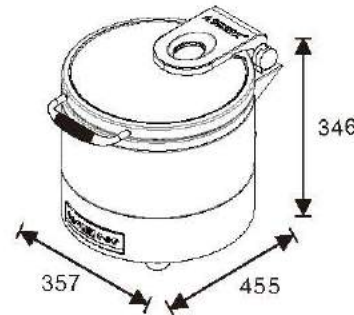

W07-2802T Induction Chafer
W07-2804B Frame
Open Lid Height: 762mm