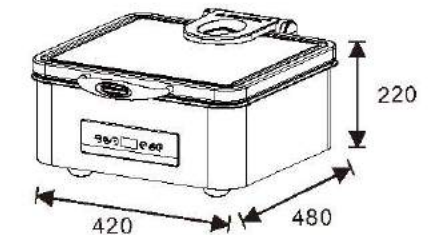

## - DRY HEAT WATERLESS CHAFER -

**W21-11HLM**  
 Size: 592 x 480 x 220mm  
 Rectangular 1/1 size, 8.5L food pan  
 Open lid height: 680mm

**W21-23HLM**  
 Size: 420 x 480 x 220mm  
 Square 2/3 size, 5.5L food pan  
 Open lid height: 680mm