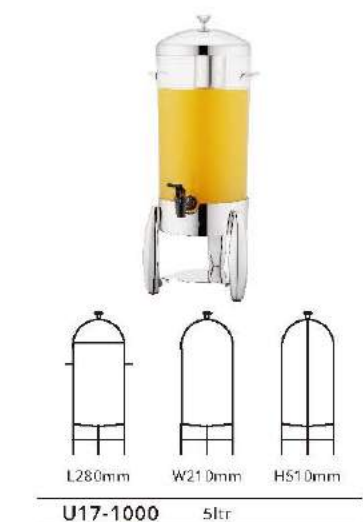

DISPENSERS

Beverage Dispensers

- Size ranges from 5 litre to 11.4 litre
- Removable drip tray
- Polycarbonate or SAN container

Marbella

Marbella

Simple Design

Half Moon Bay

Verona

Verona

Classic Juice

Classic Juice

Classic Juice