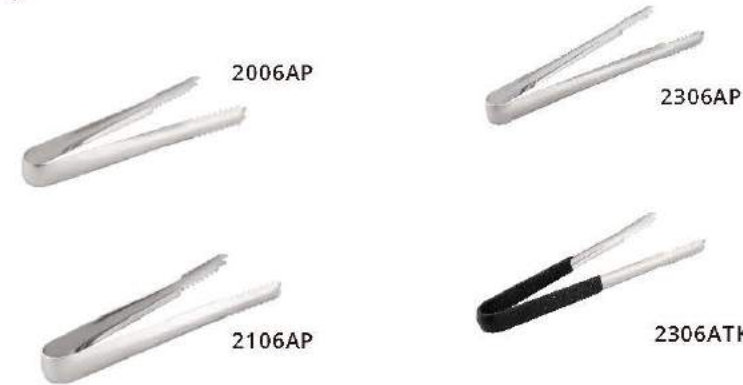

2306AP Ice server, 23cm / 9", heavy gauge
2306ATK Multi-purpose tongs with plastic coated handles, 23cm / 9"

Tongs

2006AP Ice server, 18cm / 7"
2106AP Ice server, 18cm / 7", heavy gauge