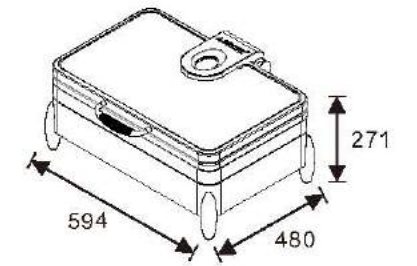

W07-1102T Induction Chafers
W07-1104B Frame
Open Lid Height: 687mm