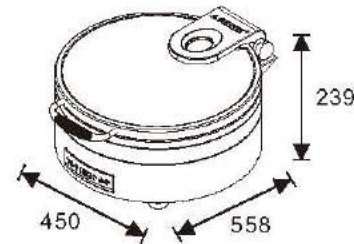

W07-3602T Induction Chafer
W07-3604B Frame
Open Lid Height: 747mm