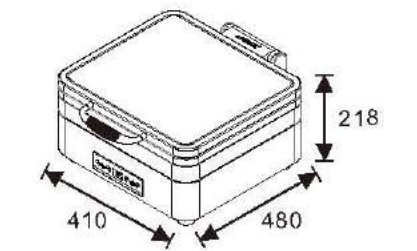

W20-2302T Induction Chafers
W07-2301B Digital Frame
Open Lid Height: 655mm