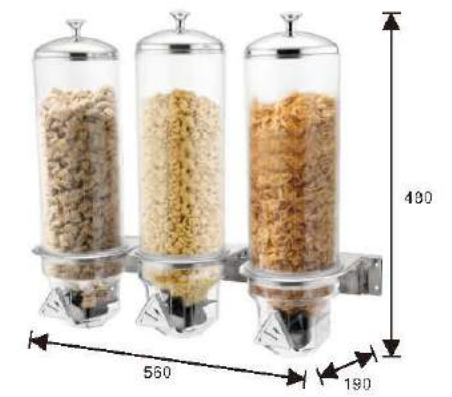

Beverage Dispenser

- Keeps juice and milk cool with no need to refill ice tube.
- Low power consumption
- 220V AC, 50/60Hz, 60W
- DC 12V

U01-0501 5ltr

Cereal Dispensers

- Ideal for buffet and self service
- Transparent polycarbonate or acrylic container

Acrylic Dispensers

CD800-C 1ltr,
Size: 90(dia.) x 255(h)mm

CD800-2 1ltr x 2 Cylinders
Size: 90(dia.) x 255(h)mm

CD800-3 1ltr x 3 Cylinders
Size: 90(dia.) x 255(h)mm

Stainless Steel Base Cereal Dispensers with PC containers

U13-1100 Single, 4ltr

U13-1200 Double, 4ltr x 2

U13-1300 Triple, 4ltr x 3

Wall Mounted Cereal Dispensers with PC containers

U08-0410 4ltr

U08-0420 4ltr x 2

U08-0430 4ltr x 3

Classic Cereal

X23577X3 Revolving, 4ltr x 3

Classic Cereal

X23677 7ltr