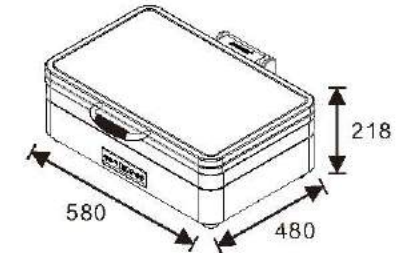

W20-1102T Induction Chafers
W07-1101B Digital Frame
Open Lid Height: 655mm