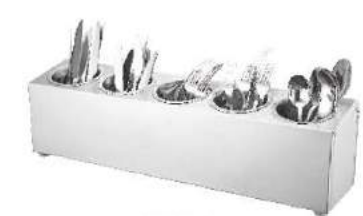

## Flatware Dispensers

- Removable dia.
- 10cm cylinder inserts, easy to clean.

MD008-3

MD008-4A

MD008-5

MD008-6

MD008-8

MD008-3	385 x 150 x 180mm
MD008-4A	505 x 150 x 180mm
MD008-5	630 x 150 x 180mm
MD008-4	265 x 305 x 200mm
MD008-6	385 x 305 x 200mm
MD008-8	65 x 305 x 200mm