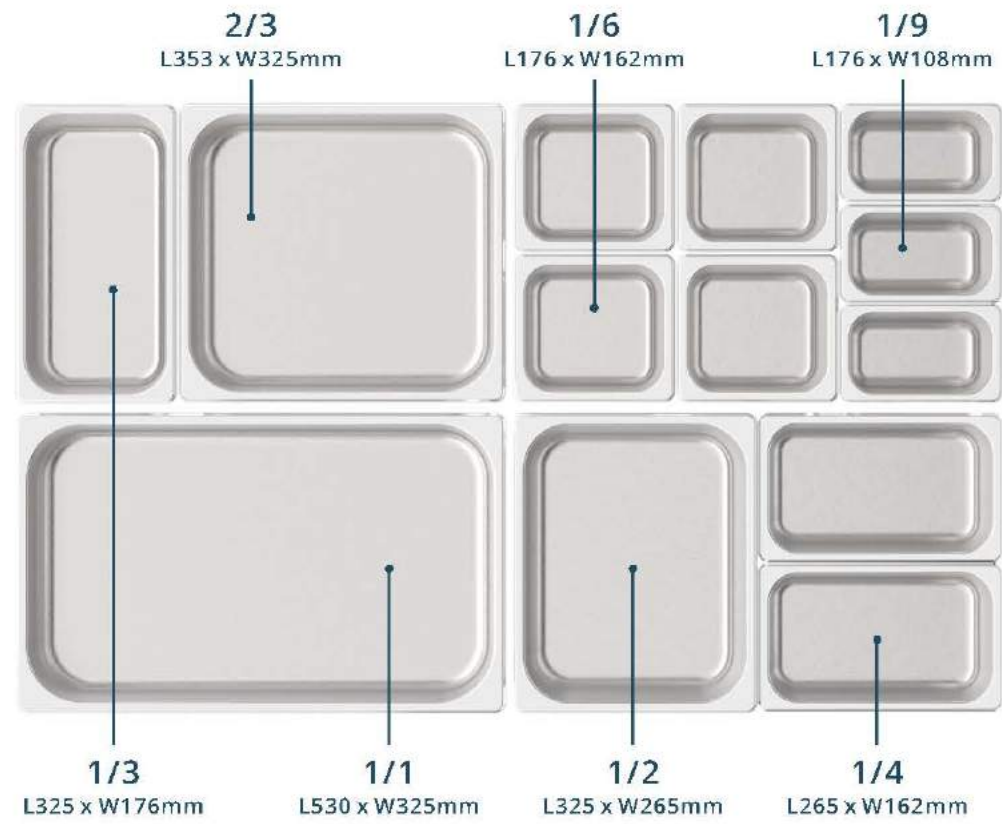

FULL RANGE SIZES AVAILABLE