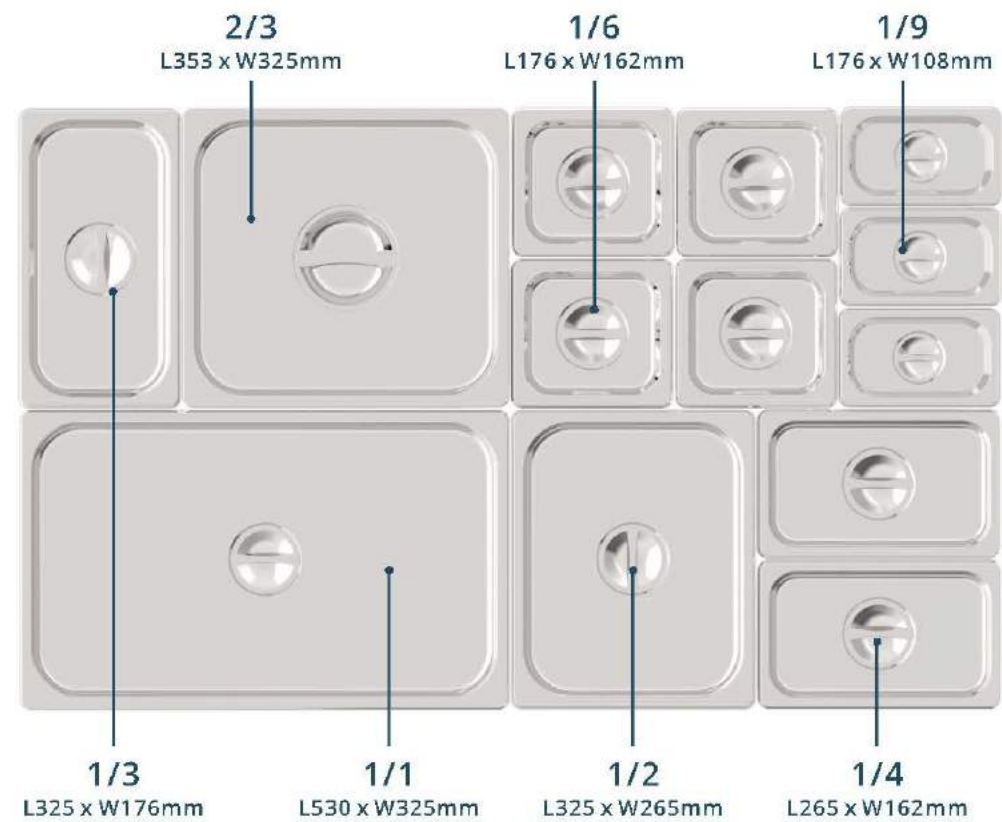

FULL RANGE SIZES AVAILABLE