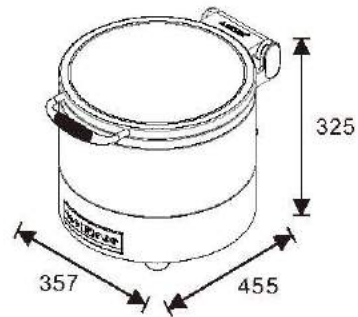

W20-2802T Induction Chafer
W07-2804B Frame
Open Lid Height: 762mm