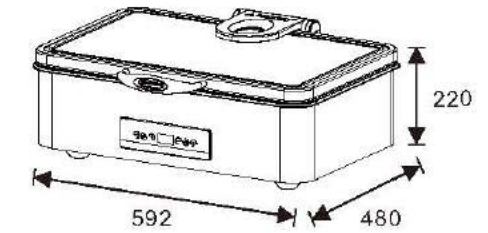

W21-11HLM
Size: 592 x 480 x 220mm
Rectangular 1/1 size, 8.5L food pan
Open lid height: 680mm