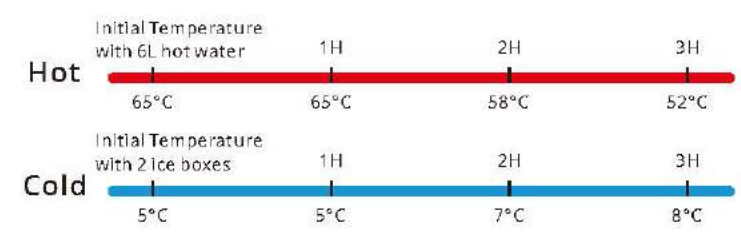

Insulation Effect