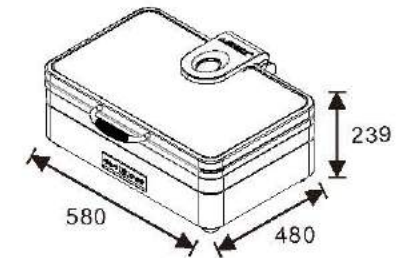

W07-1102T Induction Chafers
W07-1101B Digital Frame
Open Lid Height: 655mm