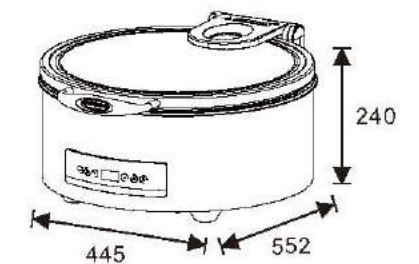

Save Environment

Sunnex advanced dry heat technology minimizes energy consumption compared to previous electric chafers with water pan and heating element. It goes from cold to hot in about 15 minutes, but uses only 400 watt against old style electric chafers uses 900 watt, which means you save more than half of the electrical energy in the same period of time. You can keep food hot and delicious while using less energy, making a positive impact on the planet without compromising on quality.

Precise Temperature Control

All know that chafers need to stay hot or even keep consistent heat, but you could not be sure when using traditional chafers with fuel. Digital display temperature control lets you know at one sight.

No More Worry for Water Level

Traditional chafers use hot water to keep food warm. Not only do you need to wait for water to be heat up, you also have to keep watching water pans not getting dry. By eliminating the need for water pan, Sunnex Waterless Dry Heat Chafers saves manpower and conserves water. Say goodbye to the messy constant water refills associated with traditional chafers.