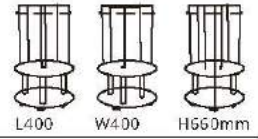

## Cup Rack

- One-stop rack serving 48 sets of cups, plates & spoons - save space
- Revolving stainless steel base for easy access
- Transparent polycarbonate cup tubes

U09-1000

- \* Not including the cups, plates and spoons
- \* Recommend cup size: 80 - 85 mm in diameter
- \* Recommend plate size: less than 145mm in diameter
- \* Recommend spoon size: 100 - 120 mm in length