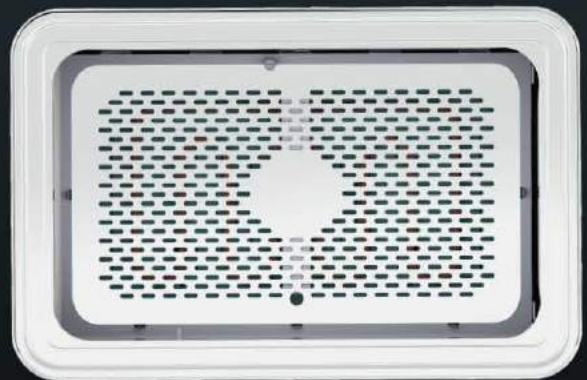

## TERNI SERIES DRY HEAT WATERLESS CHAFER

Simple. User-Friendly.

New Finished Model  
with Stainless Steel Glass Cover

Patented Product  
EP3804583A1

### SPECIFICATION

Voltage: 220 / 240VAC

Power consumption: 400-476W

Initial heating time: 15 mins

Temperature difference between inside and outside of lid: 10° - 12°

Stainless steel 304 food pan and cover

**Large Tempered  
Glass Window**

**Less is More.  
Waterless is More Advanced.**

**Less Manpower.  
No Need to Add Water.**

**Digital Control**