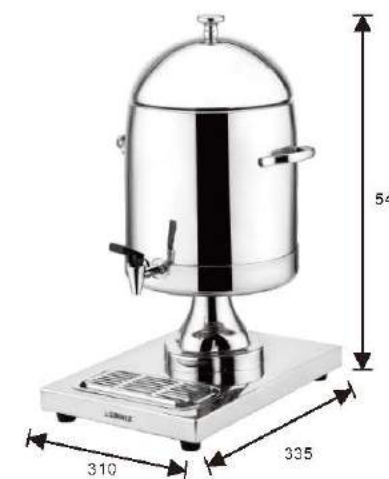

Milk Urn

X23676 10.5ltr