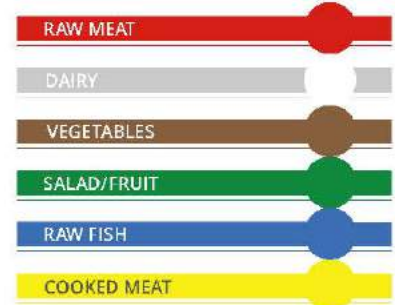

● Blue (B) ● Brown (C) ● Green (N) ● Red (R)
○ White (W) ● Yellow (D) Also available in black colour (K)