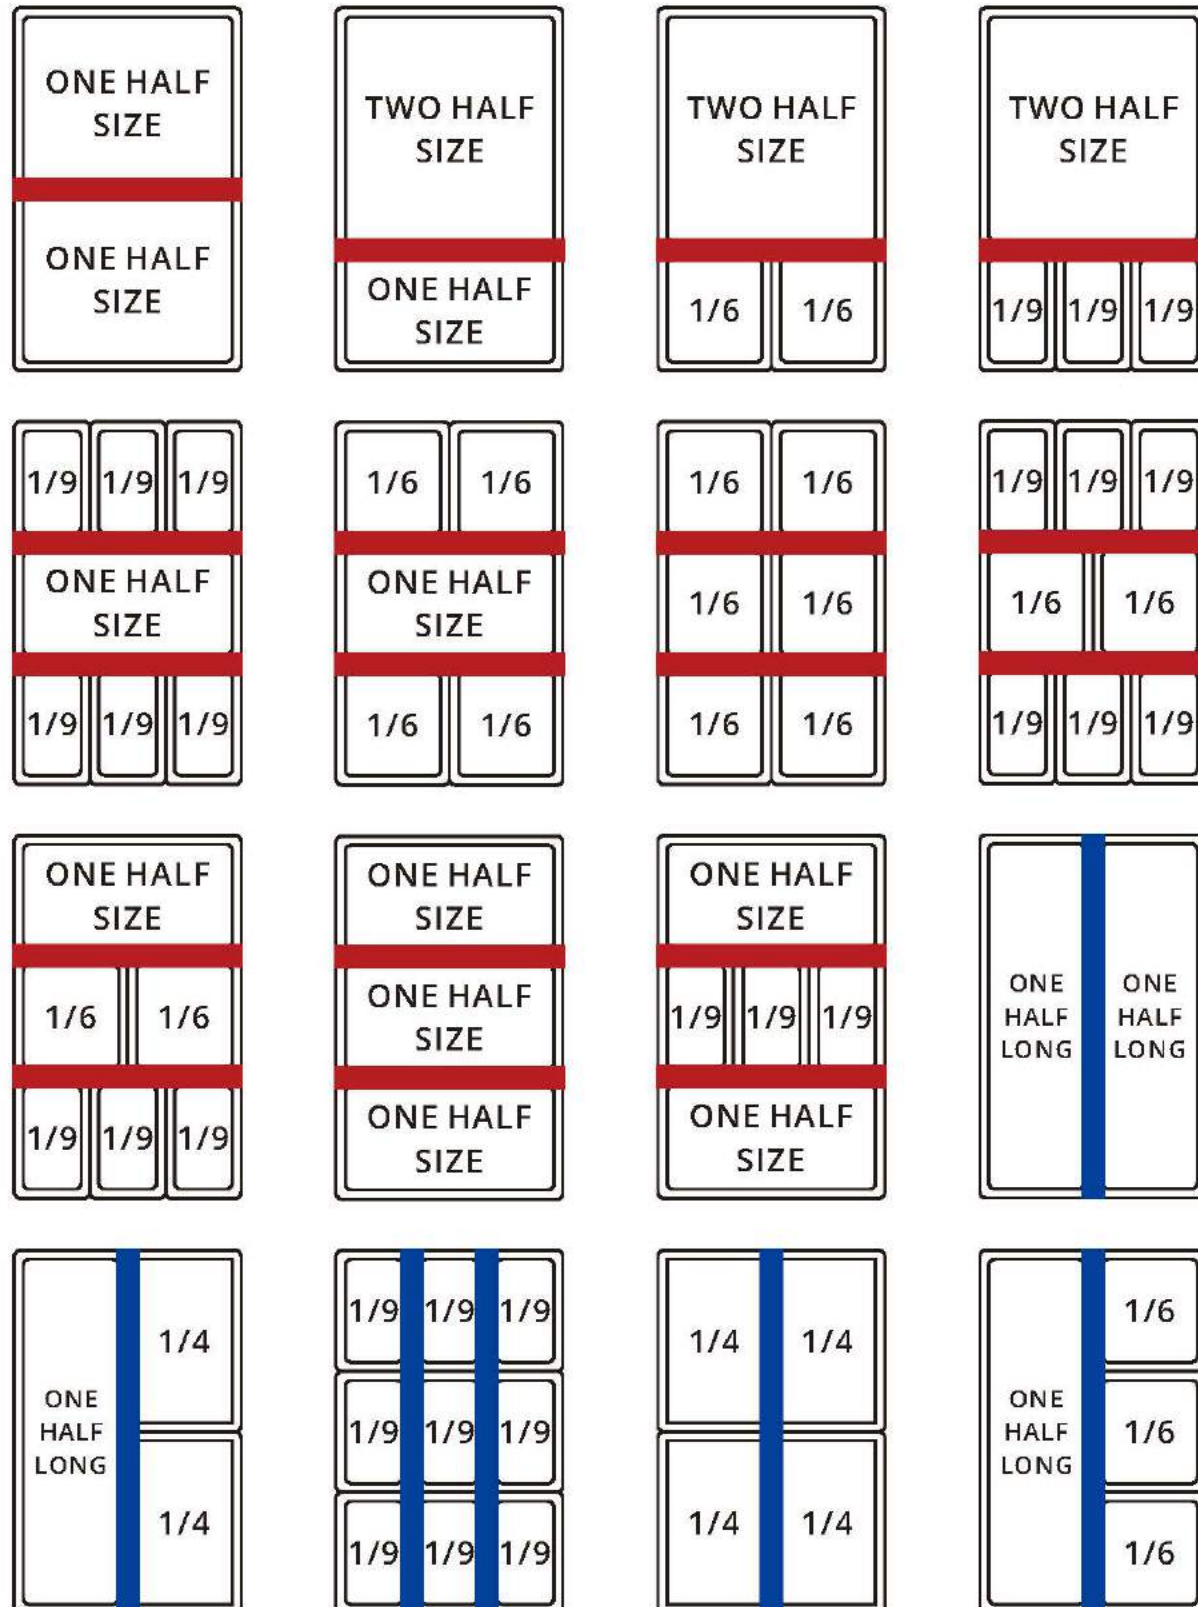

ADAPTOR BAR REFERENCE

Options of 13" / 325mm and 21" / 530mm available

21807

22807