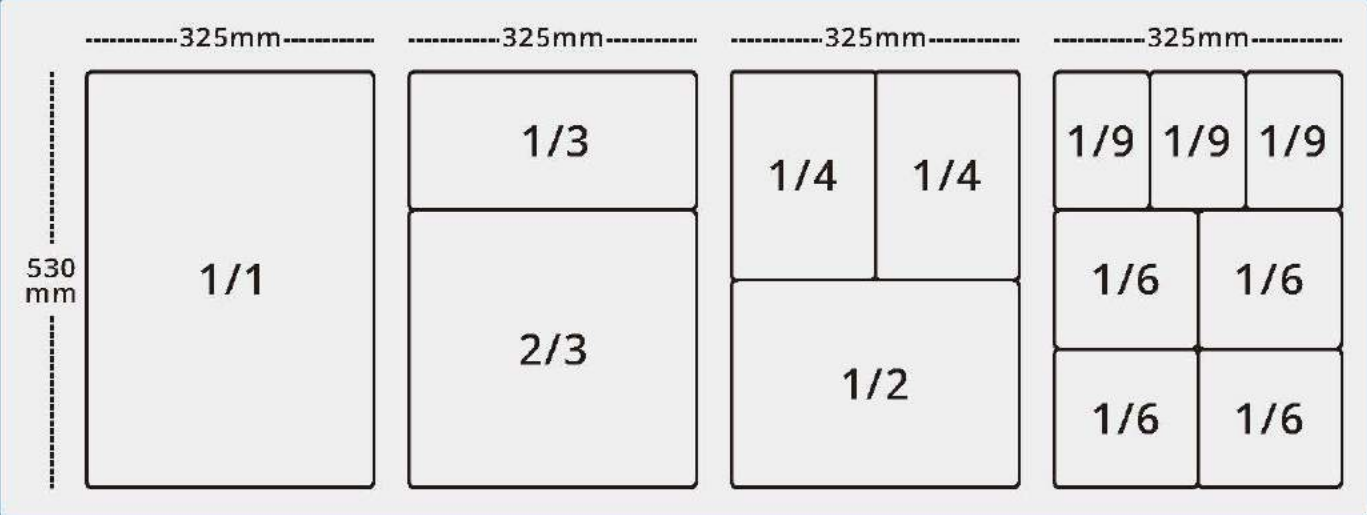

# SIZES OF GASTRONORM PANS

Gastronom (GN) originated in the 1960s, now it has become a basic kitchenware in the international catering industry. Its benchmark specification is 1/1 size with length 530mm x width 325mm, other gastronorm sizes are multiples and submultiples of this basic module size and often shown in terms of fraction. For example, size of a GN 1/2 container (325 x 265mm) is half of a GN 1/1 container.