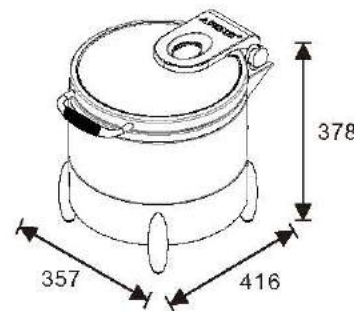

### BURANO Soup Station

W07-2802T Induction Chafer  
W07-2804B Digital Frame  
Open Lid Height: 730mm

W07-2802T Induction Chafer  
W07-2804B Frame  
Open Lid Height: 762mm

**WHAT IS A DIGITAL FRAME?**

**I CALLED IT A  
MICROPROCESSOR CONTROL  
ELECTRICAL HEATING BASE.**