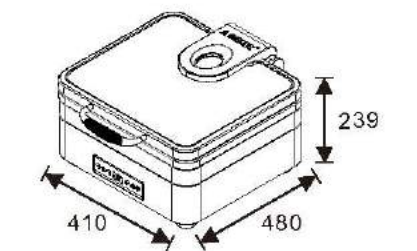

W07-2302T Induction Chafers
W07-2301B Digital Frame
Open Lid Height: 655mm