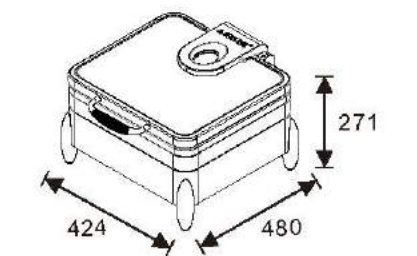

W07-2302T Induction Chafers
W07-2304B Frame
Open Lid Height: 687mm