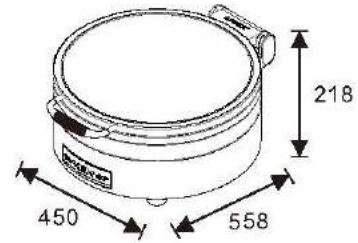

W20-3602T Induction Chafer
W07-3604B Frame
Open Lid Height: 747mm