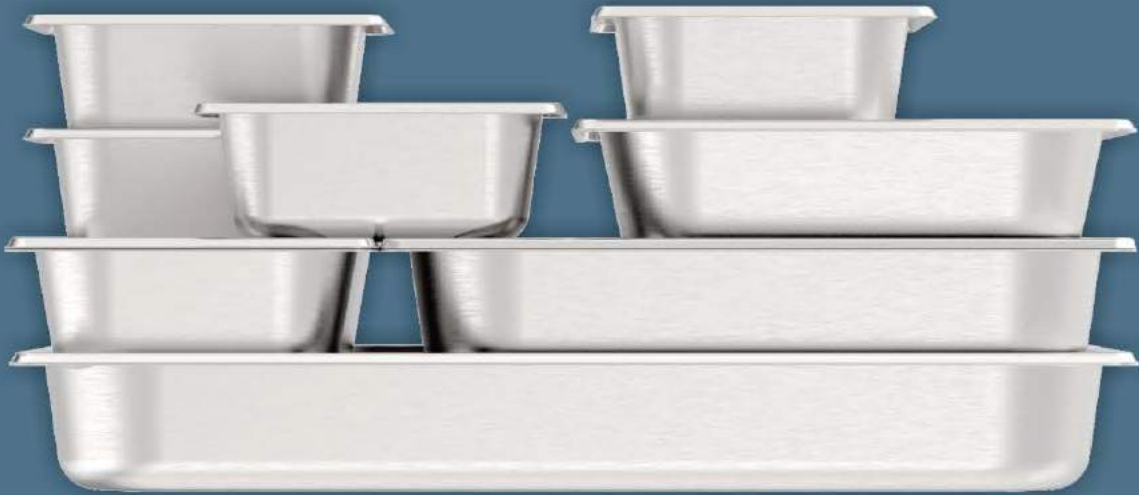

# SIZES OF GASTRONORM PANS

Gastronom (GN) originated in the 1960s, now it has become a basic kitchenware in the international catering industry. Its benchmark specification is 1/1 size with length 530mm x width 325mm, other gastronorm sizes are multiples and submultiples of this basic module size and often shown in terms of fraction. For example, size of a GN 1/2 container (325 x 265mm) is half of a GN 1/1 container.